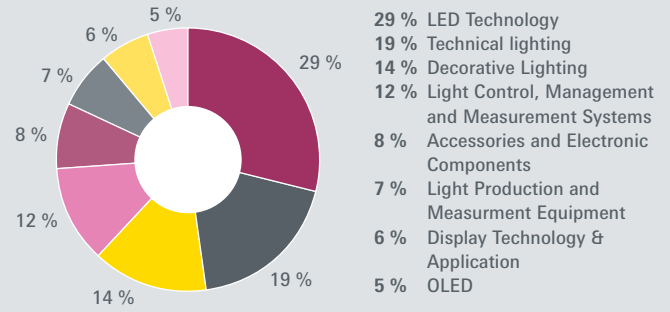

3 Days

277 Exhibitors

5 Participating Countries

10,514 Visitors

Influence on buying and procurement decisions

Visitor Statistics

Purchasing authority

Main area of interest (LI)

Trade visitors by business sectors

Main area of interest (EBTI)

Trade visitors' objectives in visiting the trade fair

Occupational position of the trade visitors

Satisfaction with the attainment of trade fair visit objectives