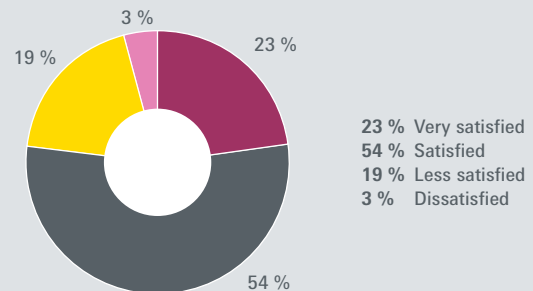

3 Days

277 Exhibitors

5 Participating Countries

10,514 Visitors

Influence on buying and procurement decisions

Visitor Statistics

Purchasing authority

Main area of interest (LI)

Trade visitors by business sectors

Main area of interest (EBTI)

Trade visitors' objectives in visiting the trade fair

Occupational position of the trade visitors

Satisfaction with the attainment of trade fair visit objectives

Mr Shyam Sujan, Secretary General, ELCOMA

Attainment of exhibitor satisfaction by participating in the trade fair

Government plans to make Delhi a solar city and we have finalised the solar policy, with plans targeting 1000 megawatt in five years and 10,000 megawatts in 10 years. The conference along with the exhibition was useful in providing enough information in this regard, and the speakers also discussed about the industry insights in detail.