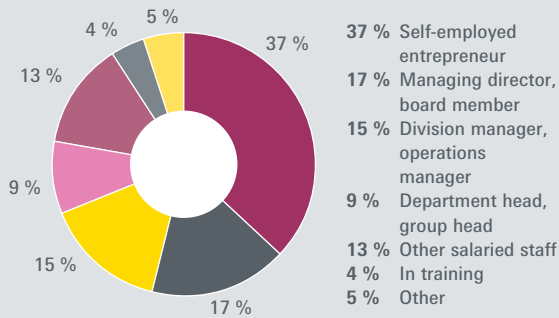

3 Days

277 Exhibitors

5 Participating Countries

10,514 Visitors

Influence on buying and procurement decisions

Visitor Statistics

Purchasing authority

Main area of interest (LI)

Trade visitors by business sectors

Main area of interest (EBTI)

Trade visitors' objectives in visiting the trade fair

Occupational position of the trade visitors

Satisfaction with the attainment of trade fair visit objectives

Mr Shyam Sujan, Secretary General, ELCOMA

Attainment of exhibitor satisfaction by participating in the trade fair

Government plans to make Delhi a solar city and we have finalised the solar policy, with plans targeting 1000 megawatt in five years and 10,000 megawatts in 10 years. The conference along with the exhibition was useful in providing enough information in this regard, and the speakers also discussed about the industry insights in detail.