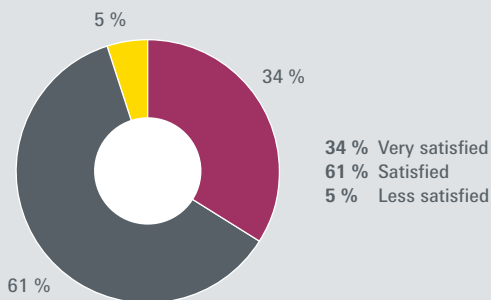

3 Days

277 Exhibitors

5 Participating Countries

10,514 Visitors

Influence on buying and procurement decisions

Visitor Statistics

Purchasing authority

Main area of interest (LI)

Trade visitors by business sectors

Main area of interest (EBTI)

Trade visitors' objectives in visiting the trade fair

Occupational position of the trade visitors

Satisfaction with the attainment of trade fair visit objectives

Mr Shyam Sujan, Secretary General, ELCOMA

Attainment of exhibitor satisfaction by participating in the trade fair

Government plans to make Delhi a solar city and we have finalised the solar policy, with plans targeting 1000 megawatt in five years and 10,000 megawatts in 10 years. The conference along with the exhibition was useful in providing enough information in this regard, and the speakers also discussed about the industry insights in detail.